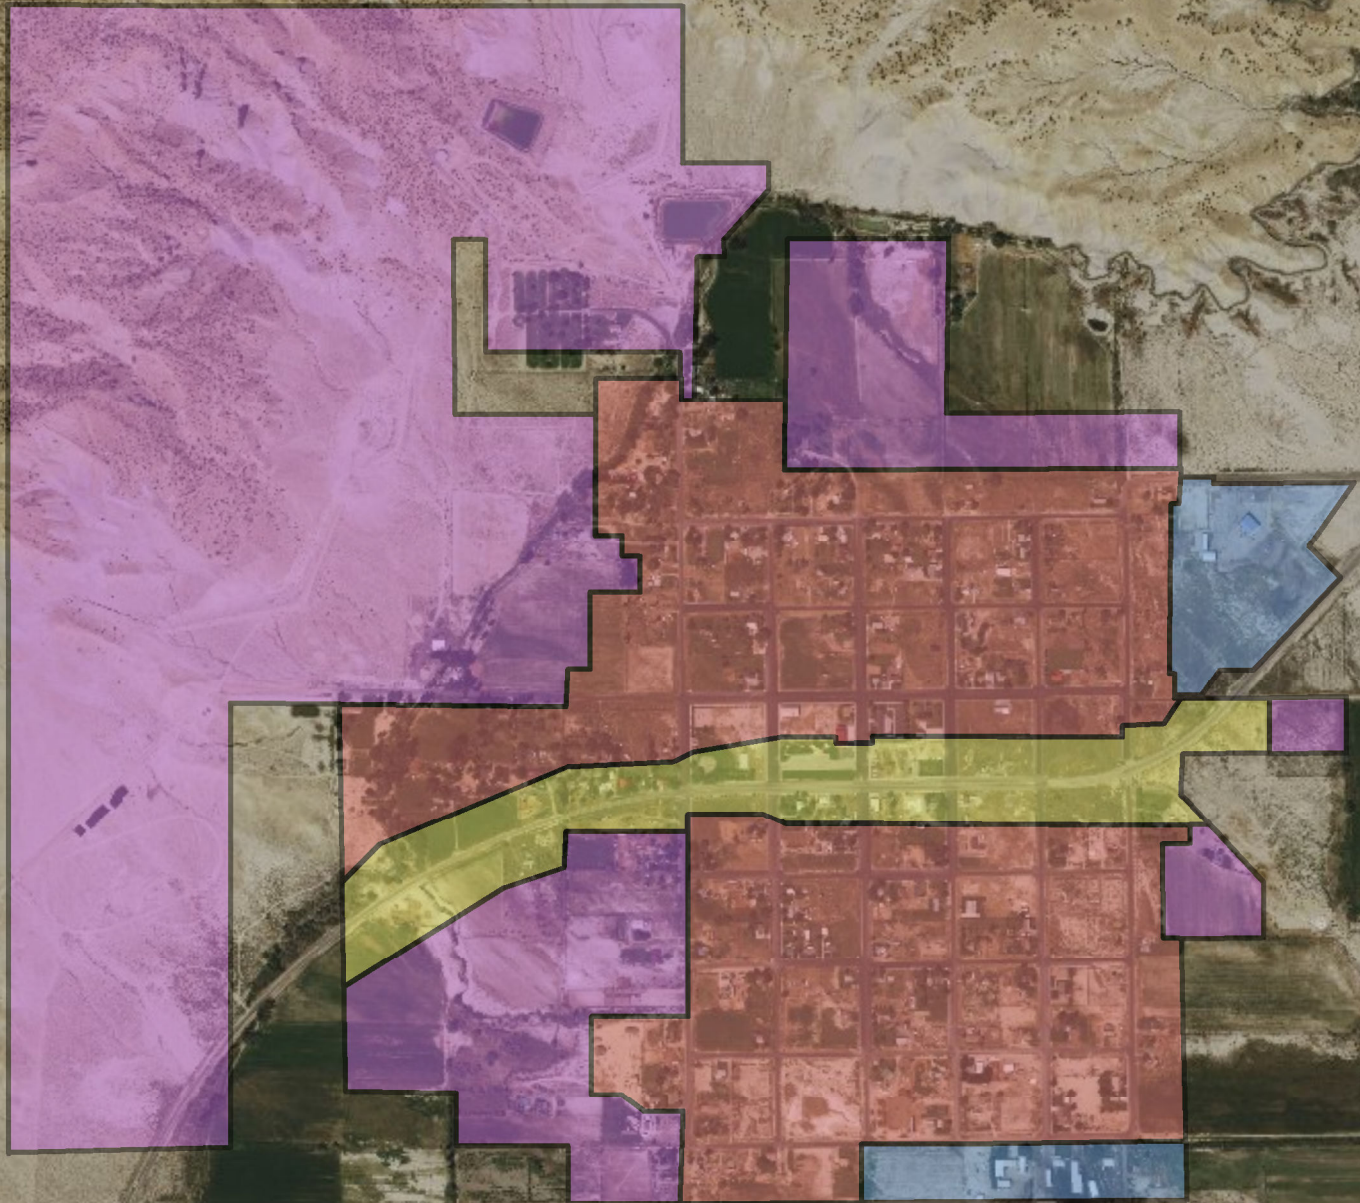

Emery City Zoning Map

Emery Zones

-  R-1 10,000 Residential
-  RR-1 Rural Residential
-  I-1 Light Industrial
-  CC-1 Central Commercial

2,400 Feet